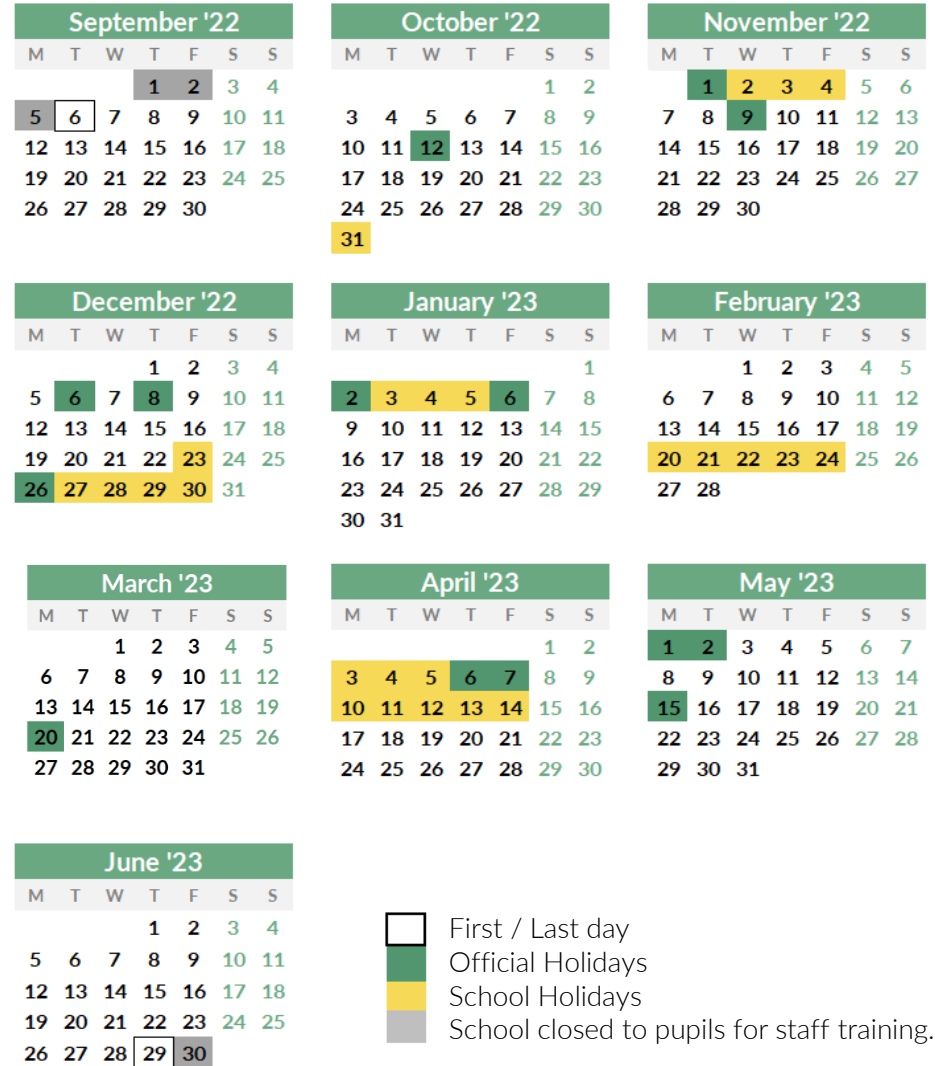

SCHOOL CALENDAR 2022-2023

SCHOOL CALENDAR 2022-23

TERM 1	
6 th Sep	First day of Term 1
12 th Oct	National Holiday
29 th Oct - 6 th Nov	Half Term Break
9 th Nov	Local Holiday
6 th & 8 th Dec	National Holidays
22 nd Dec	Last day of Term 1

TERM 2	
9 th Jan	First day of Term 2
18 th - 26 th Feb	Half Term Break
20 th Mar	Local Holiday
31 st Mar	Last day of Term 2

TERM 3	
17 th Apr	First day of Term 3
1 st May	National Holiday
2 nd May	Local Holiday
15 th May	Local Holiday
29 th Jun	Last day of school